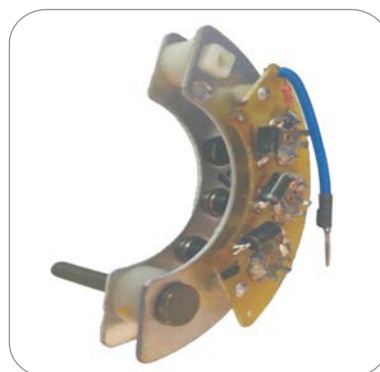

ALTERNATOR SPARES

HEAT SINK / RECT. ASSLY

Heat Sink / Rect. Assly Part No.	Alternator Part No.	Application & Amps	Pulley Diameter
MPEAD7357	MPEAD7002	Simpson Engines (Godrej, ECEL , ACEL , Voltas),Rating (Amps) - 36	79.4mm
MPEAD7354	MPEAD7006	M&M Tractor 60mm dia Pulley,575DI, 415DI,Rating (Amps) - 36	60mm
	MPEAD7022	M&M Tractor, 80 mm dia pulley,Rating (Amps) - 35	80mm
	MPEAD7027	Greaves Genset,Rating (Amps) - 35	93.4mm
	MPEAD7031	Eicher Tractor ,Rating (Amps) - 36	60mm
	MPEAD7032	Eicher Tractor double groove pulley,Rating (Amps) - 36	77mm
	MPEAD7035	Eicher Tractor 7031 with 90 pulley,Rating (Amps) - 36	90mm
	MPEAD7040	M&M Genset ,Rating (Amps) - 23	80.5mm
	MPEAD7058	ITL Sonalika, domestic model,Rating (Amps) - 36	78.6mm
	MPEAD7070	TAFE Chennai Export ,Rating (Amps) - 36	77mm
	MPEAD7072	TAFE Chennai Export ,Rating (Amps) - 36	73.6mm
MPEAD7385	MPEAD7014	Eicher Genset , Rating (Amps) - 23	60mm
	MPEAD7028	Eicher Genset, Rating (Amps) - 23	77mm
	MPEAD7039	Eicher Genset, Double groove pulley ,Rating (Amps) - 23	78.6mm
	MPEAD7047	Escorts Genset, Rating (Amps) - 23	75mm
	MPEAD7050	Eicher Genset , Rating (Amps) - 23	93.75mm
	MPEAD7060	Eicher Genset, Single groove pulley,Rating (Amps) - 23	93.8mm
MPEAD7439	MPEAD7017	TAFE Tractor, Domestic model,Rating (Amps) - 36	78.6mm
	MPEAD7038	Eicher Tractor, 333,380, Rating (Amps) - 36	72.3mm
	MPEAD7054	Eicher Tractor, 557 (50Hp), Rating (Amps) - 35	78.6mm
	MPEAD7077	Eicher Tractor single groove pulley, 241, 242, Rating (Amps) - 36	60mm
	MPEAD7078	Eicher Tractor double groove pulley, 368, 485, Rating (Amps) - 36	77mm
	MPEAD7079	Eicher Tractor, 312,364 model,Rating (Amps) - 36	90mm
	MPEAD7081	Eicher Tractor, Chotu (188),Rating (Amps) - 36	90mm
MPEAD7440	MPEAD7020	New Holland Tractor, Iveco,Rating (Amps) - 36	78.6mm
	MPEAD7030	Simpson Engines for New holland Tractor,Rating (Amps) - 36	79.4mm
	MPEAD7048	Simpson Engines for New holland,Rating (Amps) - 36	79.4mm
	MPEAD7061	Simpson Engines for SAME Tractor,Rating (Amps) - 35	65.3mm
MPEAD7333	MPEAD7991	ITL Sonalika, Baagban, Rating (Amps) - 40	78.6mm
MPEAD7441	MPEAD7055	SAME Tractor, Domestic model ,Rating (Amps) - 38	65.3mm
	MPEAD7068	VST Tillers & Tractors, Shakti, Rating (Amps) - 40	69mm
MPEAD7403	MPEAD7056	Eicher Tractor, 368 power steering, Rating (Amps) - 43	72.3mm
MPEAD7401	MPEAD7988	M&M Tractor (Dhruv), Yuvo, Rating (Amps) - 45	58mm
	MPEAD7992	M&M Tractor Jivo, Rating (Amps) - 45	58mm
MPEAD7437	MPEAD7085	New Holland Tractor, 3600,3602,3630,5510,Rating (Amps) - 45	58mm
	MPEAD7089	New Holland Tractor, 3230I,Rating (Amps) - 35	58mm