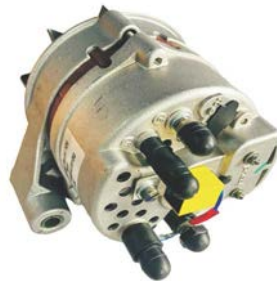

MM

M&M Tractor 60mm dia Pulley,
575DI, 415DI
60 Dia, EFA, 12V, 36A
Pricol Part No: MPEAD7006
Ref. Part No: 007700751B91